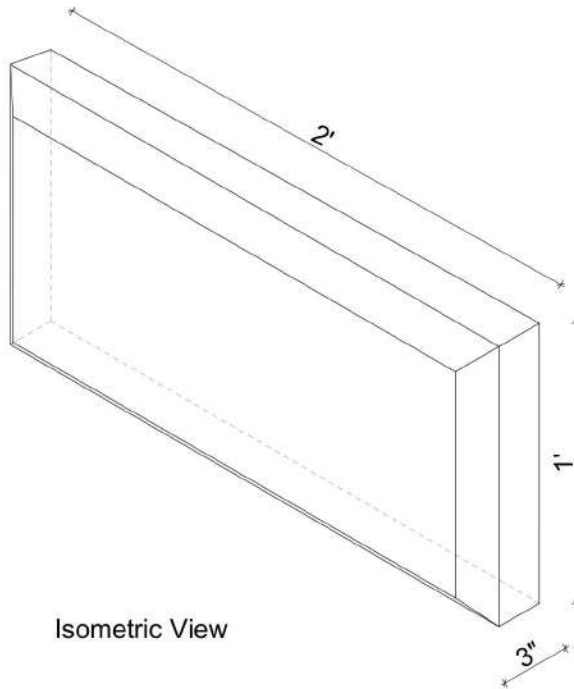

Mohan's Precast USA, Inc.