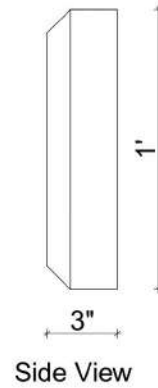

Mohan's Precast USA, Inc.

Qty:

(Color may vary)

Product ID: WPCH32

Date:

Client:

Project:

Approved by: