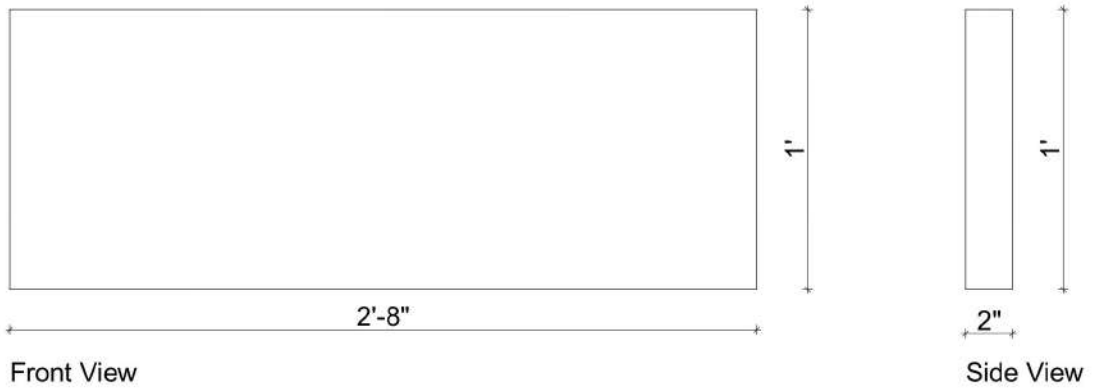

Mohan's Precast USA, Inc.

Qty:

Isometric View

(Color may vary)

Product ID: WPSQ32

Date:

Client:

Project: