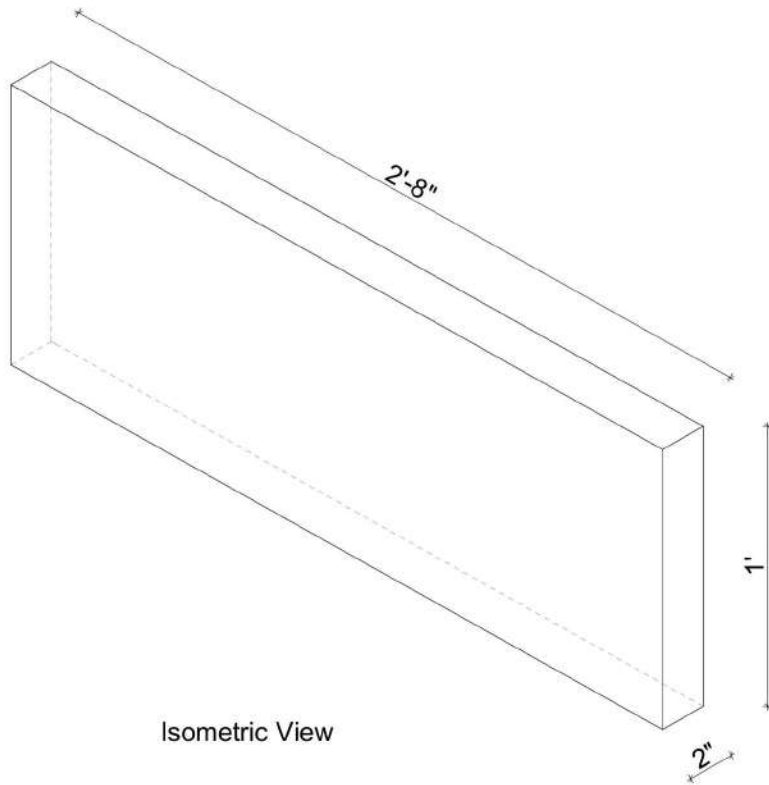

Mohan's Precast USA, Inc.

Qty:

Isometric View

(Color may vary)

Product ID: WPSQ32

Date:

Client:

Project: