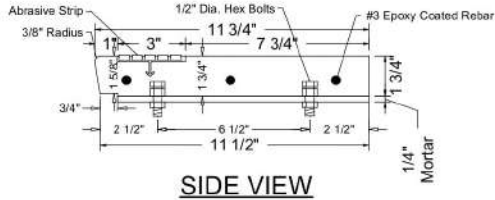

Mohan's Precast USA, Inc.