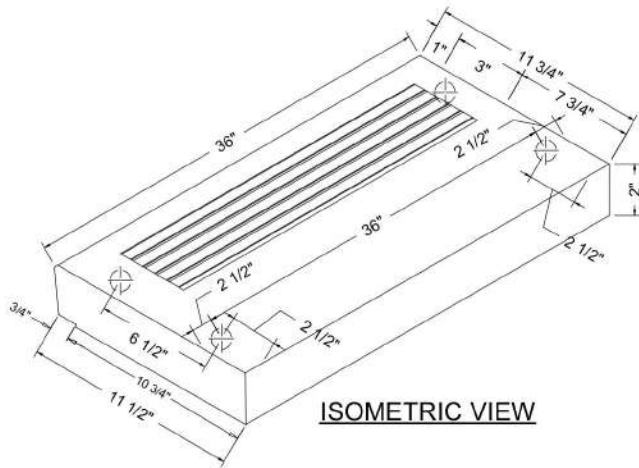

Mohan's Precast USA, Inc.