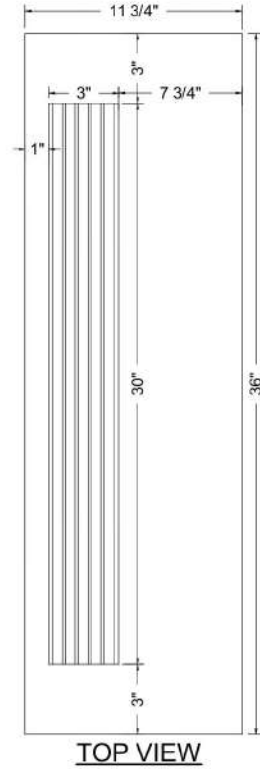

Mohan's Precast USA, Inc.

Qty:

(Color may vary)

Product ID: STAB36

Date:

Client:

Project:

Approved by: